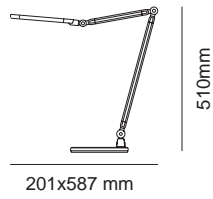

3000-4000-6500K

Material:
Metal + ABS.

IP20.
220-240 V.
50/60Hz.
CRI ≥ 80
^ 120°
⊙ 25.000H
⊖ 10.000