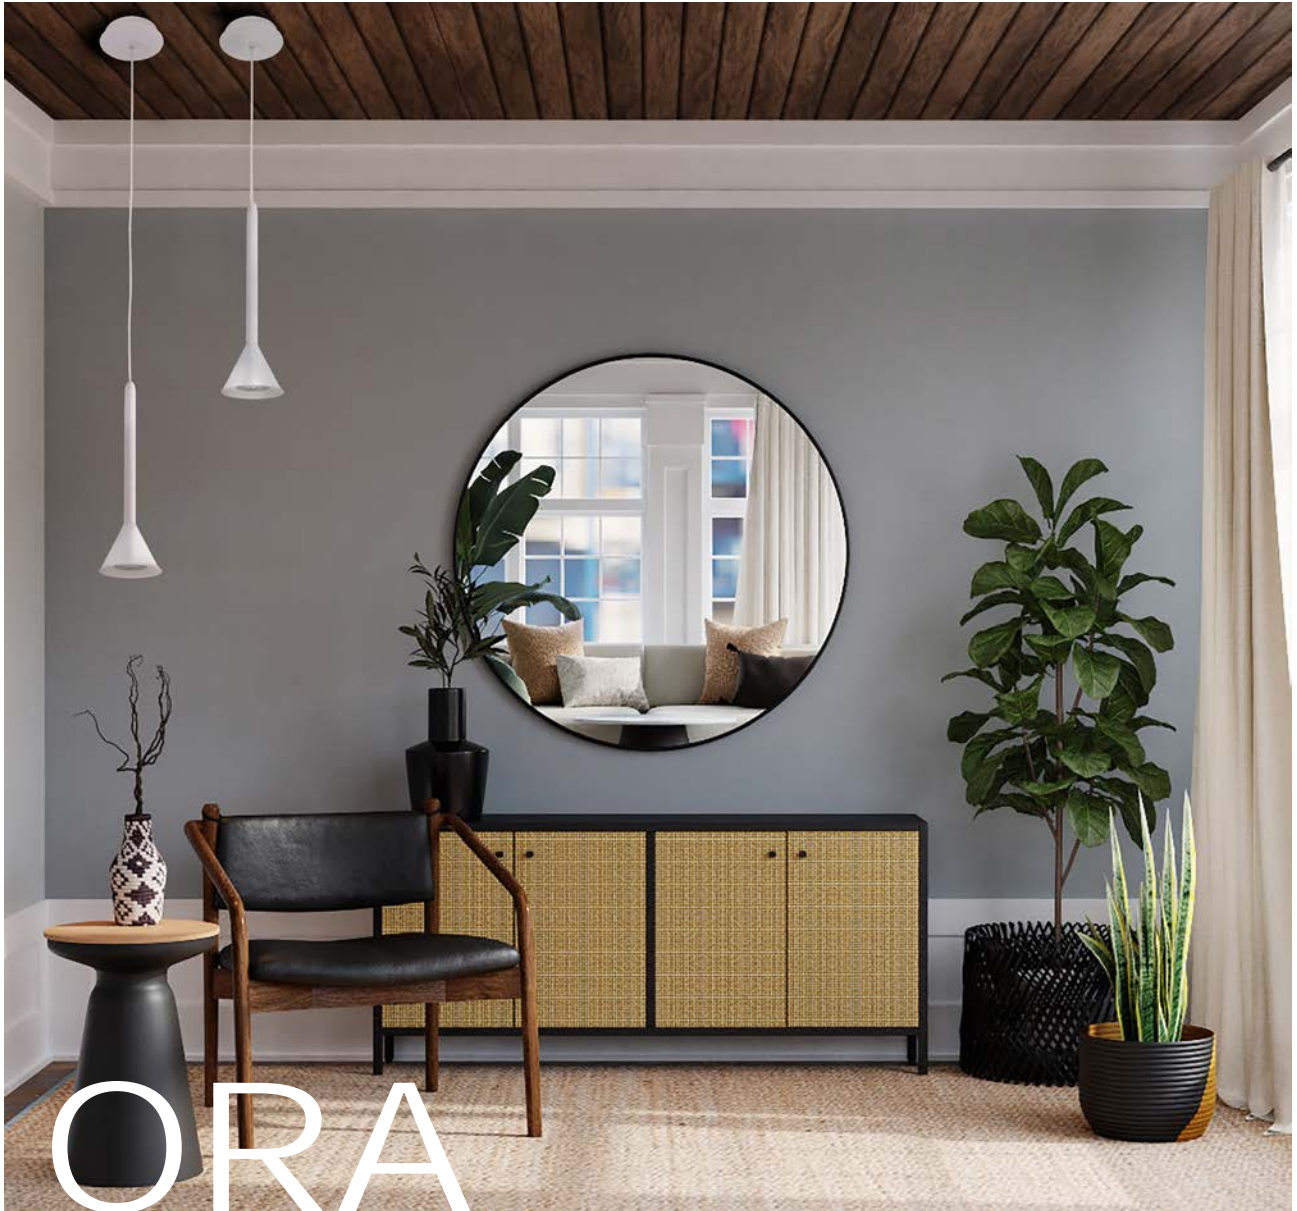

ORA

No incluida
Not included

Material:
Aluminio / Aluminium.

IP20.
220-240V.
50Hz.
Max. 35W.
1x GU10.