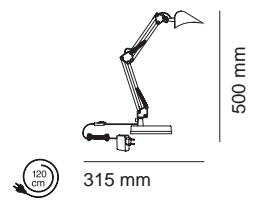

Material:
Aluminio + PC / Aluminium + PC.

IP20.
220-240V.
50/60Hz.
CRI ≥ 80.
P.F.: 0.5.
∧ 30°.
⊙ 20.000H.
⊙ 25.000.