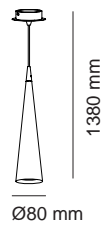

No incluida
Not included

Material:
Aluminio / Aluminium.

IP20.
220-240V.
50Hz.
Max. 35W.
1x GU10.