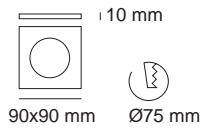

00-301-01-381

128

01-733-01-381

01-633-01-381

00-871-01-381

01-871-01-381

No included
Not included

Material:
Metal + cristal / Metal + glass.

IP20.
220-240V.
50Hz/60Hz.
Max. 35W.
1xGU10.

LED
IP20.
220-240V.
50/60Hz.
CRI ≥ 80.
P.F.: 0.5.
© 20.000H.
© 20.000.