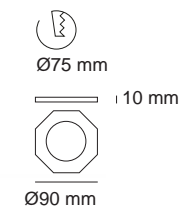

No included
Not included

Material:
Metal + cristal / Metal + glass.

IP20.
220-240V.
50Hz/60Hz.
Max. 35W.
1xGU10.

LED
IP20.
220-240V.
50/60Hz.
CRI ≥ 80.
P.F.: 0.5.
© 20.000H.
© 20.000.