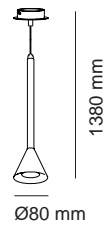

No incluida
Not included

Material:
Aluminio / Aluminium.

IP20.
220-240V.
50Hz.
Max. 35W.
1x GU10.