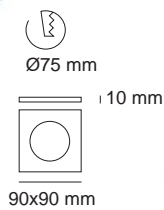

00-301-01-381

128

01-733-01-381

01-633-01-381

00-871-01-381

01-871-01-381

No included
Not included

Material:
Metal + cristal / Metal + glass.

IP20.
220-240V.
50Hz/60Hz.
Max. 35W.
1xGU10.

LED
IP20.
220-240V.
50/60Hz.
CRI ≥ 80.
P.F.: 0.5.
© 20.000H.
© 20.000.