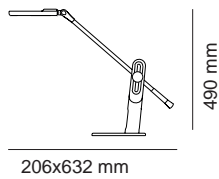

04-995-10-181